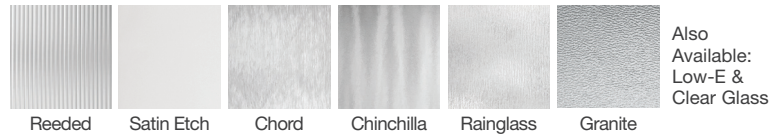

Privacy & Textured Glass

Available for all Pulse doors.