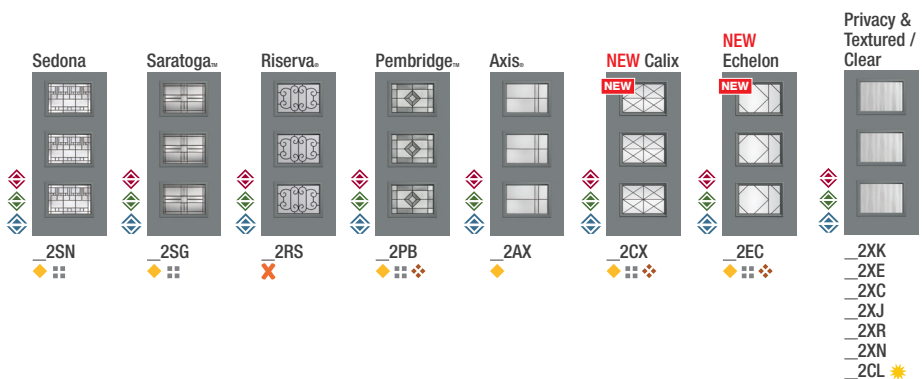

Ari Note: Ari is a single door solution only.