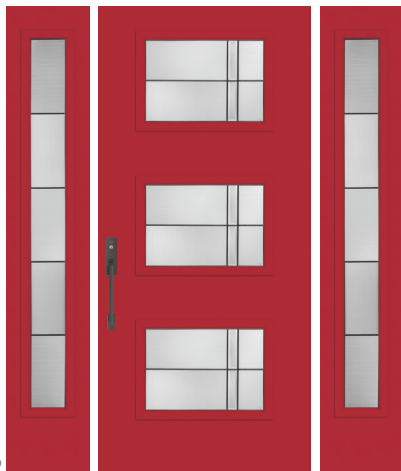

Ari Note: Ari is a single door solution only.