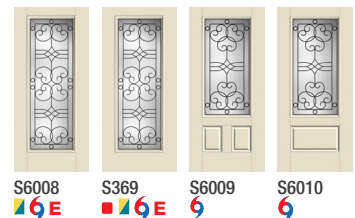

Optional Dentil Shelves**

4-Block Dentil Shelf
Available for all Craftsman-style Fiber-Classic Mahogany Collection doors.

4-Block Dentil Shelf
Available for all Craftsman-style Smooth-Star doors.

Smooth-Star.

Salinas ✕

Fiber-Classic. Mahogany

Fiber-Classic. Oak

Smooth-Star.

Single Door Solutions

3'0" x 6'8" Door with 10" x 6'8" Sidelites

(For example only, product images show exterior side, all sidelites are shown in 14" width.)