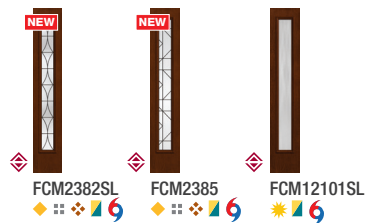

Key

- ★ Low-E Glass (LE)
- Black Nickel Caming (1D)
- ⦿ Brushed Nickel Caming (1C)
- ❖ Brass Caming (1A)
- ✕ Wrought Iron (1W)
- NEW Scrolled & Flat Advanta Lite Frame
- 6 WBDR / HVHZ Options

Privacy & Textured Glass Options

- XK = Reeded
- XE = Satin Etch
- XC = Chord
- XJ = Chinchilla
- XR = Rainglass
- XN = Granite

Door Material Options

Find the icon for the material you want. Then add the code to the front of the style number.

- FCM = Mahogany-Grained Fiberglass
- FC = Oak-Grained Fiberglass
- S = Smooth Fiberglass

Sidelites