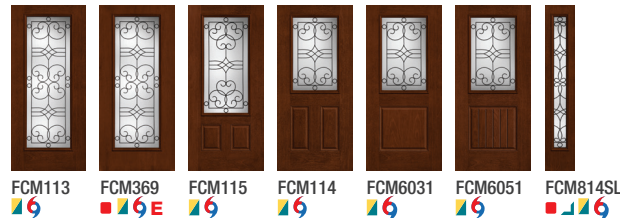

Optional Dentil Shelves**

4-Block Dentil Shelf
Available for all Craftsman-style Fiber-Classic Mahogany Collection doors.

4-Block Dentil Shelf
Available for all Craftsman-style Smooth-Star doors.

Smooth-Star.

Salinas ✕

Fiber-Classic. Mahogany

Fiber-Classic. Oak

Smooth-Star.

Single Door Solutions

3'0" x 6'8" Door with 10" x 6'8" Sidelites

(For example only, product images show exterior side, all sidelites are shown in 14" width.)