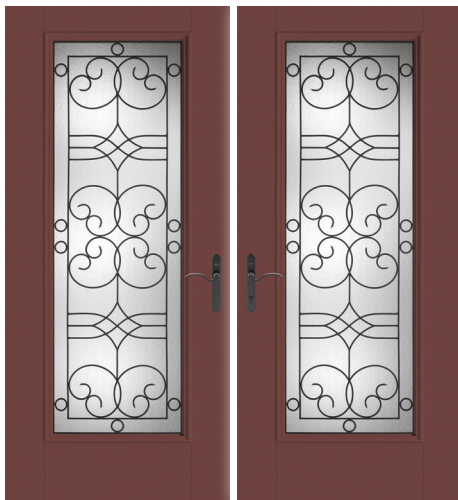

Sedona ♦ ::

Key

- No Stile Lines
- ▲ Flush-Glazed Glass with Detailed Sticking (FG)
- ★ Low-E Glass (LE)
- ♦ Black Nickel Caming (1D)
- :: Brushed Nickel Caming (1C)
- ✕ Wrought Iron (1W)
- Simulated Divided Lites (SDL)
- Simulated Divided Lites (SDLF1)
- Simulated Divided Lites (SDLF2)
- Flat or Contour White Grilles Between Glass (GBGF / GBGC)
- Flat Almond Grilles Between Glass (GBGF)
- Flat Bronze Grilles Between Glass (GBGF)
- Flat or Contour Black Grilles Between Glass (GBGF / GBGC)
- NEW Scrolled & Flat Advanta Lite Frame
- 6 WBD / HVHZ Options
- E Elevated 10" Bottom Rail Options

Privacy & Textured Glass Options

Add the code to the blank in the style number for the desired door and glass combination.

- XK = Reeded
- XE = Satin Etch
- XC = Chord
- XJ = Chinchilla
- XR = Rainglass
- XN = Granite

Salinas ✕

Saratoga™ ♦ ::