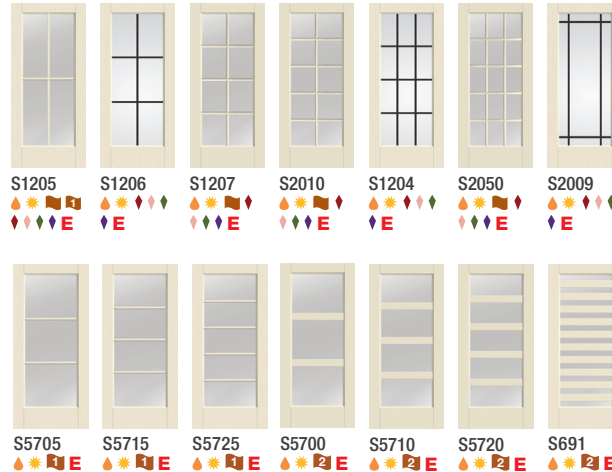

Smooth-Star.