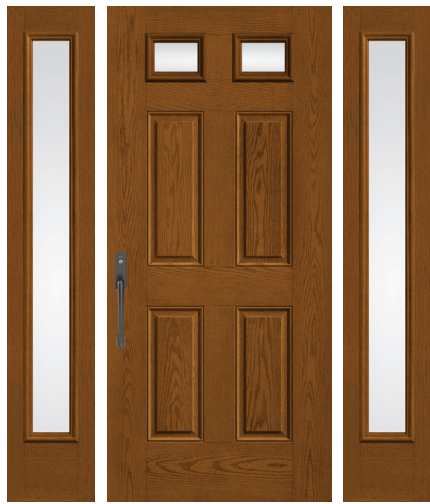

Clear Glass