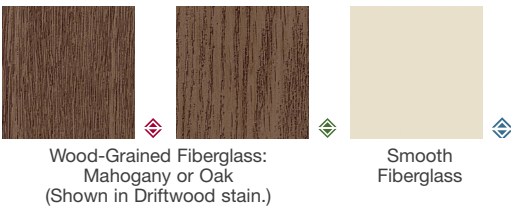

Available for Ari.

Available for Echo.

2 Choose a MATERIAL.

Each style is available in any of these material choices.

4 Then select a FRAME.

Choose the flat profile for modern appeal or scrolled profile for vintage style.