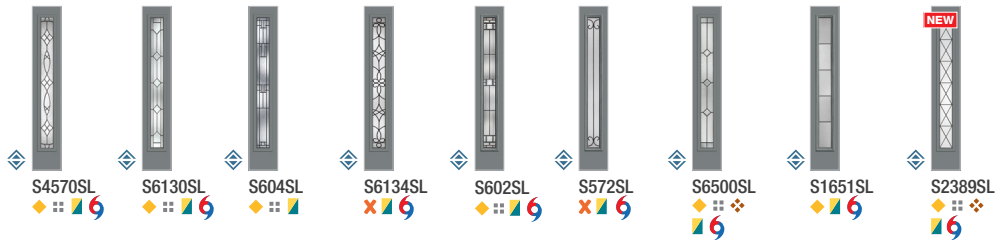

Key

- ★ Low-E Glass (LE)
- Black Nickel Caming (1D)
- ⦿ Brushed Nickel Caming (1C)
- ❖ Brass Caming (1A)
- ✕ Wrought Iron (1W)
- NEW Scrolled & Flat Advanta Lite Frame
- 6 WBDR / HVHZ Options

Privacy & Textured Glass Options

- XK = Reeded
- XE = Satin Etch
- XC = Chord
- XJ = Chinchilla
- XR = Rainglass
- XN = Granite

Door Material Options

Find the icon for the material you want. Then add the code to the front of the style number.

- FCM = Mahogany-Grained Fiberglass
- FC = Oak-Grained Fiberglass
- S = Smooth Fiberglass

Sidelites