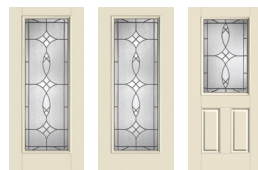

Smooth-Star.