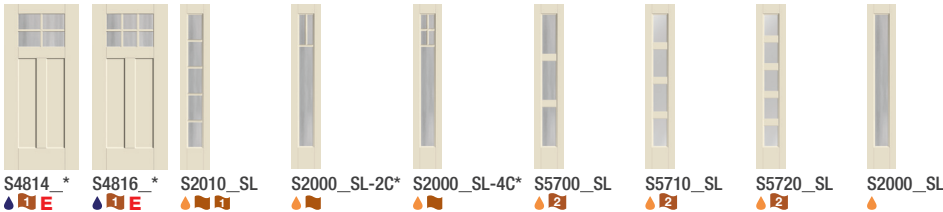

Pulse® See available door options on page 32.

Single Door Solutions

3'0" x 6'8" Door with 10" x 6'8" Sidelites

(For example only, product images show exterior side, all sidelites are shown in 14" width.)

EnLiten™ Flush-Glazed Privacy & Textured Glass with Divided Lites

Smooth-Star.

S1205_ S1207_ S2010_ S2050_ S5705_ S5715_ S5725_ S5700_ S5710_
 ▲ 🔒 E ▲ 🔒 E ▲ 🔒 E ▲ 🔒 E ▲ 🔒 E ▲ 🔒 E ▲ 🔒 E ▲ 🔒 E ▲ 🔒 E

S5720_ S691_ S685L_ S685R_ S2103_ S2104_ S2250_ S4812_* S4813_*
 ▲ 🔒 E ▲ 🔒 E ▲ 🔒 E ▲ 🔒 E ▲ 🔒 E ▲ 🔒 E ▲ 🔒 E ▲ 🔒 E ▲ 🔒 E