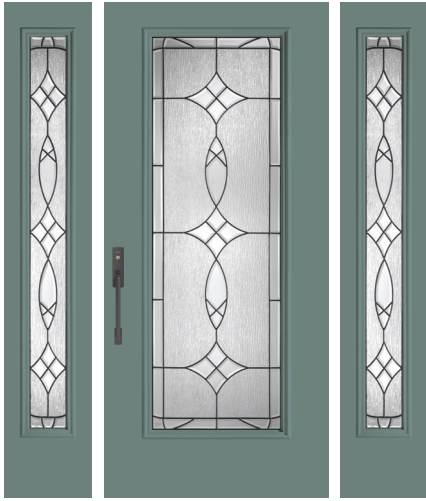

Single Door Solutions

3'0" x 6'8" Door with 10" x 6'8" Sidelites

(For example only, product images show exterior side, all sidelites are shown in 14" width.)

Fiber-Classic® & Smooth-Star®

Blackstone® ♦ ::