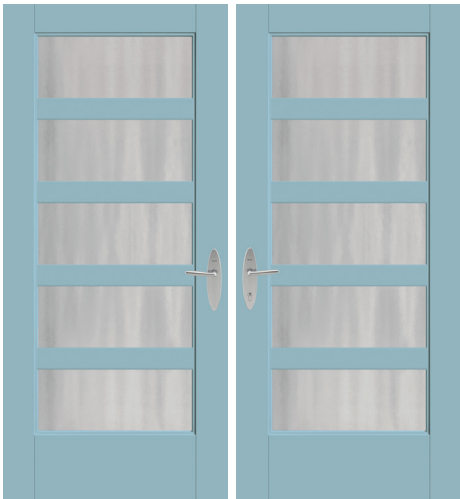

Fiber-Classic® & Smooth-Star®

EnLiten™ Flush-Glazed Privacy & Textured Glass with Divided Lites