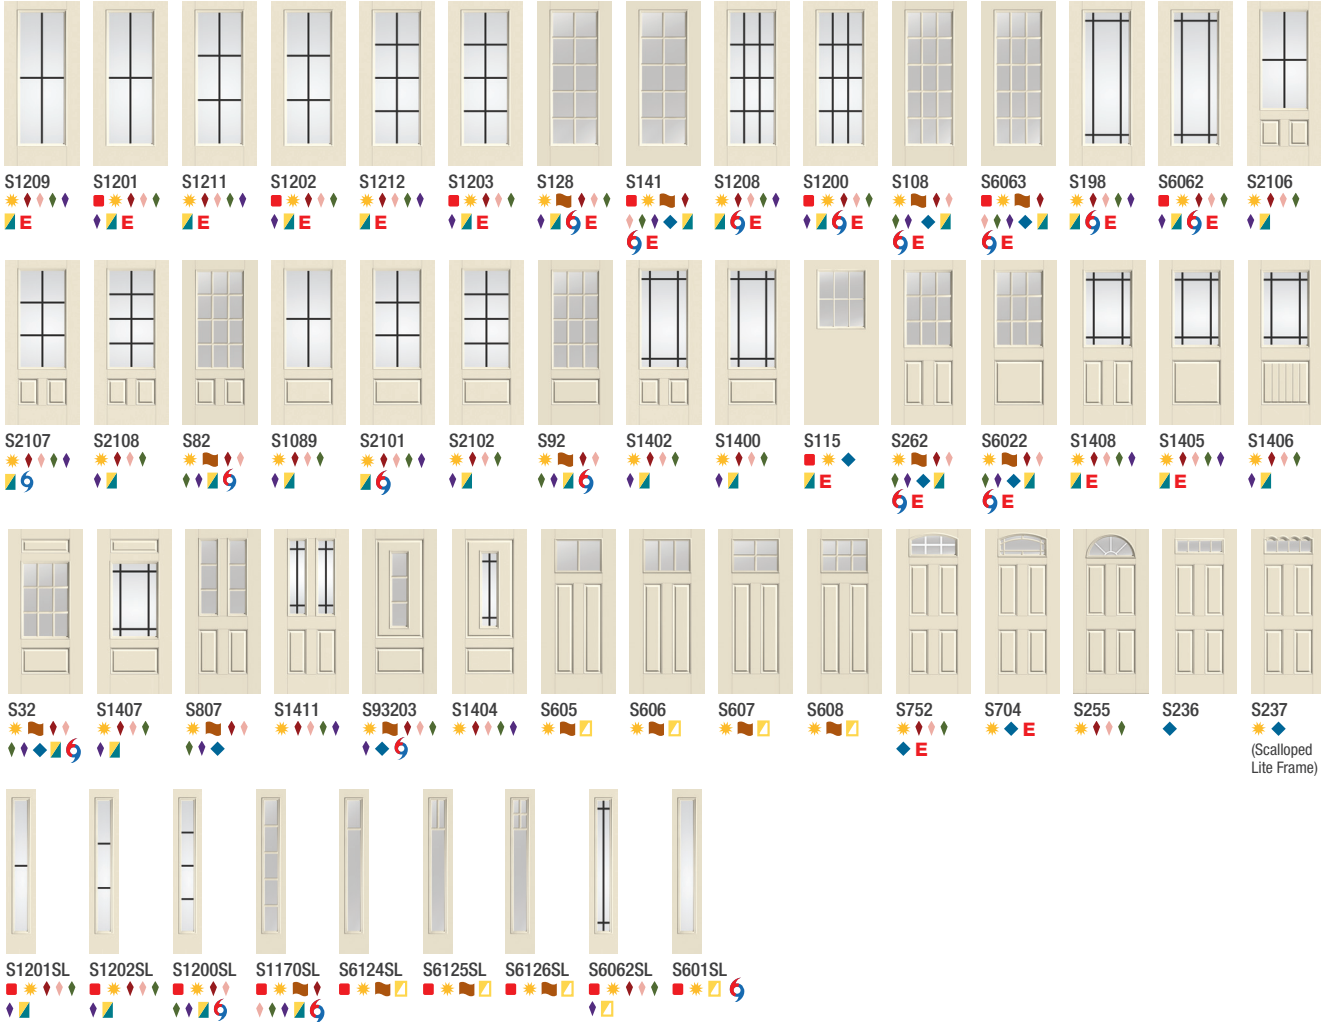

*Not available with Reeded (XK) glass.

**Not recommended for use behind storm doors or to be painted dark colors, if exposed to direct sunlight.

Single Door Solutions

3'0" x 6'8" Door with 10" x 6'8" Sidelites

(For example only, product images show exterior side, all sidelites are shown in 14" width.)

Clear Glass with Divided Lites *Continued.*

Smooth-Star.

*Available with flat lite frame or Advanta flat lite frame only.

Optional Dentil Shelves**

4-Block Dentil Shelf
 Available for all Craftsman-style Fiber-Classic Mahogany Collection doors.

4-Block Dentil Shelf
 Available for all Craftsman-style Smooth-Star doors.

Single Door Solutions