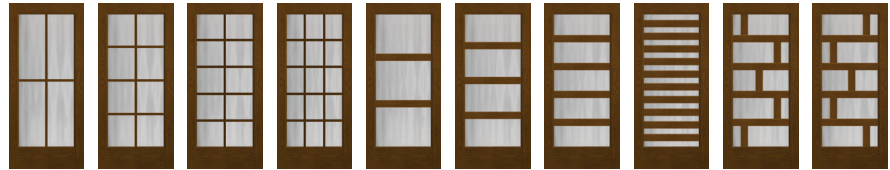

Fiber-Classic. Oak

FC1205_ FC1207_ 2010_ 2050_ FC5700_ FC5710_ FC5720_ FC691_ FC685L_ FC685R_