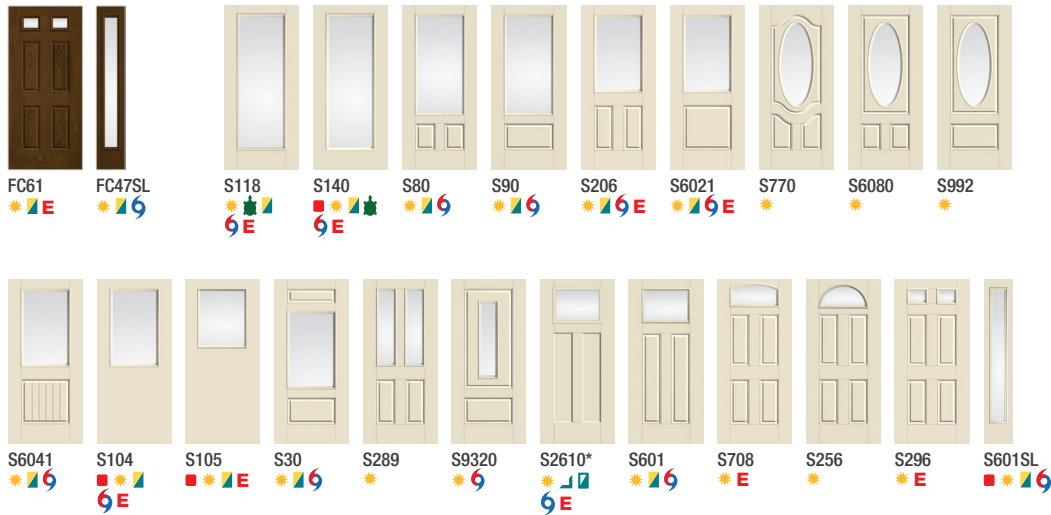

(For example only, product images show exterior side, all sidelites are shown in 14" width.)

Clear Glass with Divided Lites *Continued.*

Smooth-Star.

*Available with flat lite frame or Advanta flat lite frame only.

**Not recommended for use behind storm doors or to be painted dark colors, if exposed to direct sunlight.

Clear Glass

Fiber-Classic. Mahogany

Fiber-Classic. Oak

Smooth-Star.

Key

- No Stile Lines
- ★ Low-E Glass (LE)
- ▲ Turtle Glass
- Simulated Divided Lites (SDL)
- ◆ Flat or Contour White Grilles Between Glass (GBGF / GBGC)
- ◆ Flat Almond Grilles Between Glass (GBGF)
- ◆ Flat Bronze Grilles Between Glass (GBGF)
- ◆ Flat or Contour Black Grilles Between Glass (GBGF / GBGC)
- ◆ Fixed Grilles (FXG)
- └ Flat Lite Frame
- ▤ NEW Scrolled & Flat Advanta Lite Frame
- ▤ NEW Flat Advanta Lite Frame
- ▤ NEW Scrolled Advanta Lite Frame
- 9 WBDR Options
- 9 WBDR / HVHZ Options
- E Elevated 10" Bottom Rail Options

Optional Dentil Shelves**

4-Block Dentil Shelf
 Available for all Craftsman-style Fiber-Classic Mahogany Collection doors.

4-Block Dentil Shelf
 Available for all Craftsman-style Smooth-Star doors.

Single Door Solutions