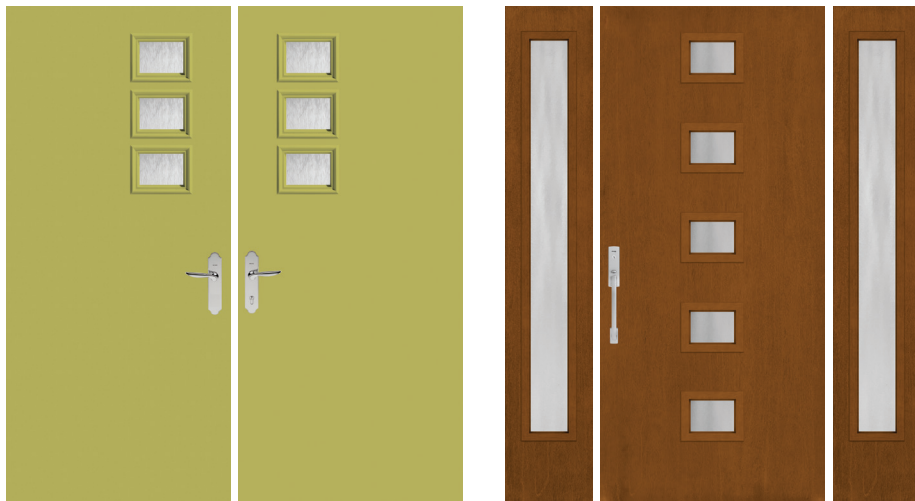

Key

- ★ Low-E Glass (LE)
- Black Nickel Caming (1D)
- ⦿ Brushed Nickel Caming (1C)
- ❖ Brass Caming (1A)
- ✕ Wrought Iron (1W)
- NEW Scrolled & Flat Advanta Lite Frame
- 6 WBDR / HVHZ Options

Privacy & Textured Glass Options

- XK = Reeded
- XE = Satin Etch
- XC = Chord
- XJ = Chinchilla
- XR = Rainglass
- XN = Granite

Door Material Options

Find the icon for the material you want. Then add the code to the front of the style number.

- FCM = Mahogany-Grained Fiberglass
- FC = Oak-Grained Fiberglass
- S = Smooth Fiberglass

Sidelites