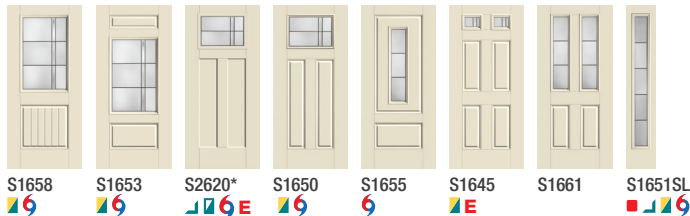

Fiber-Classic. Oak

FCM1645 FCM1651SL FC1652 FC1651 FC1647 FC1646 FC1654

Smooth-Star.

FC1655 FC1645 FC1652SL S1652 S1651 S1647 S1646 S1654 S1656

S1658 S1653 S2620* S1650 S1655 S1645 S1661 S1651SL

NEW Calix

Fiber-Classic. Mahogany