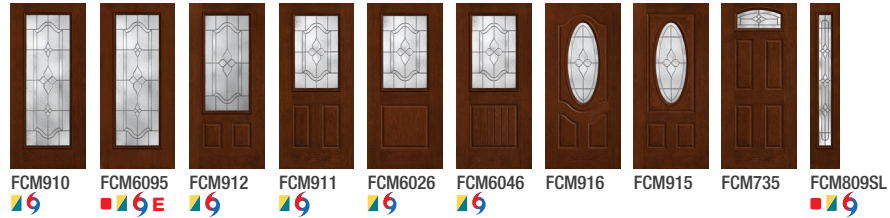

Fiber-Classic. Mahogany