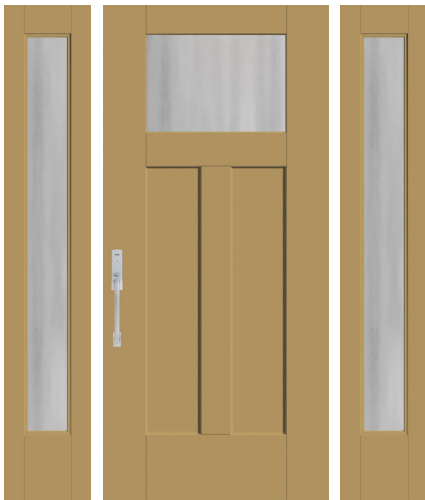

EnLiten™ Flush-Glazed Privacy & Textured Glass

Smooth-Star.

S2000_ S2200_ S4810_* S2000_SL
▲ E ▲ E ▲ E ▲ E

*Not available with Reeded (XK) glass.

**Not recommended for use behind storm doors or to be painted dark colors, if exposed to direct sunlight.