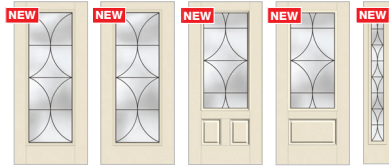

Smooth-Star.

S2213 S2382 S476 S4525 S2382SL