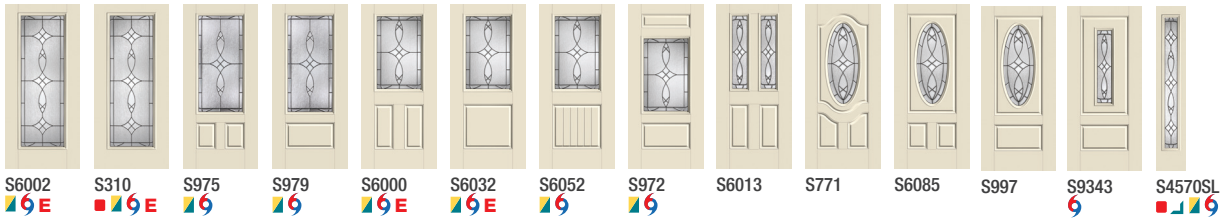

Smooth-Star.