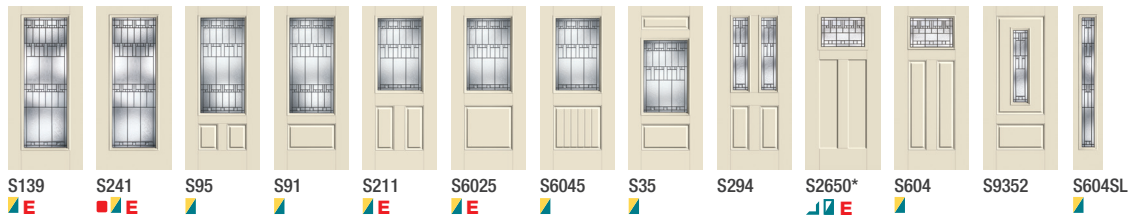

Optional Dentil Shelves**

4-Block Dentil Shelf
Available for all Craftsman-style Fiber-Classic Mahogany Collection doors.

4-Block Dentil Shelf
Available for all Craftsman-style Smooth-Star doors.

Smooth-Star.