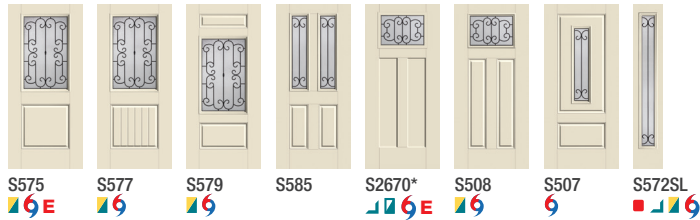

Smooth-Star.