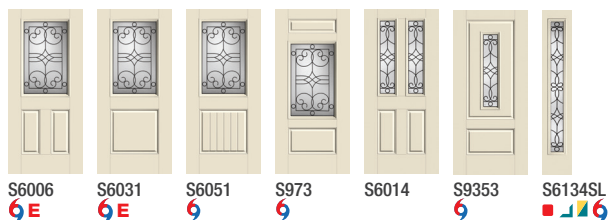

Optional Dentil Shelves**

4-Block Dentil Shelf
Available for all Craftsman-style Fiber-Classic Mahogany Collection doors.

4-Block Dentil Shelf
Available for all Craftsman-style Smooth-Star doors.

Smooth-Star.

Salinas ✕

Fiber-Classic. Mahogany

Fiber-Classic. Oak

Smooth-Star.

Single Door Solutions

3'0" x 6'8" Door with 10" x 6'8" Sidelites

(For example only, product images show exterior side, all sidelites are shown in 14" width.)