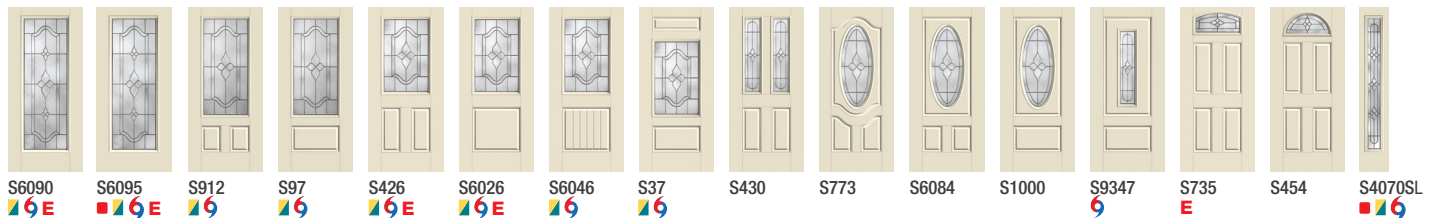

Smooth-Star.

*Available with flat lite frame or Advanta flat lite frame only.

**Not recommended for use behind storm doors or to be painted dark colors, if exposed to direct sunlight.