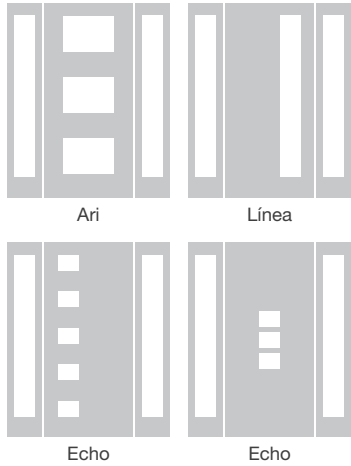

(For example only, product images show exterior side, all sidelites are shown in 14" width.)

Clear Glass with Divided Lites *Continued.*

Smooth-Star.

*Available with flat lite frame or Advanta flat lite frame only.

Pulse® See available door options on page 32.

1 Start with a CONFIGURATION.*

Combine doors and sidelites to create an entrance that fits your vision.

Double Door Solutions:

Single Door Solutions:

3 Select a GLASS.

Find an available glass design to complete the statement you want to make.

Privacy & Textured Glass

Available for all Pulse doors.

Decorative Glass Available for Linea.

- 1 Blackstone.
- 2 Crystalline™
- 3 Sedona
- 4 Salinas.
- 5 Saratoga™
- 6 Riserva.
- 7 Pembridge™
- 8 Axis.
- 9 **NEW** Calix.
- 10 **NEW** Latitude.
- 11 **NEW** Echelon.