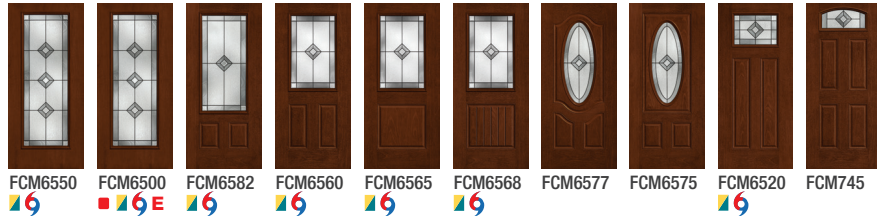

Optional Dentil Shelves**

4-Block Dentil Shelf
 Available for all Craftsman-style Fiber-Classic Mahogany Collection doors.

4-Block Dentil Shelf
 Available for all Craftsman-style Smooth-Star doors.

Single Door Solutions

3'0" x 6'8" Door with 10" x 6'8" Sidelites

(For example only, product images show exterior side, all sidelites are shown in 14" width.)

Pembridge™ ◆ ◆ ◆

Fiber-Classic. Mahogany

Fiber-Classic. Oak

Smooth-Star.