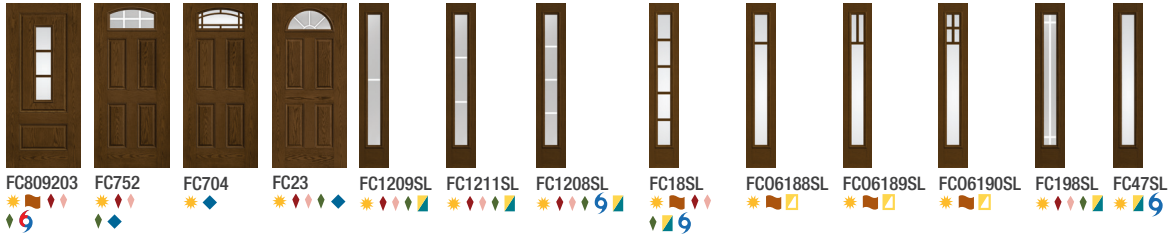

*Not available with Reeded (XK) glass.

**Not recommended for use behind storm doors or to be painted dark colors, if exposed to direct sunlight.

Single Door Solutions

3'0" x 6'8" Door with 10" x 6'8" Sidelites

(For example only, product images show exterior side, all sidelites are shown in 14" width.)

Clear Glass with Divided Lites *Continued.*

Smooth-Star.

*Available with flat lite frame or Advanta flat lite frame only.