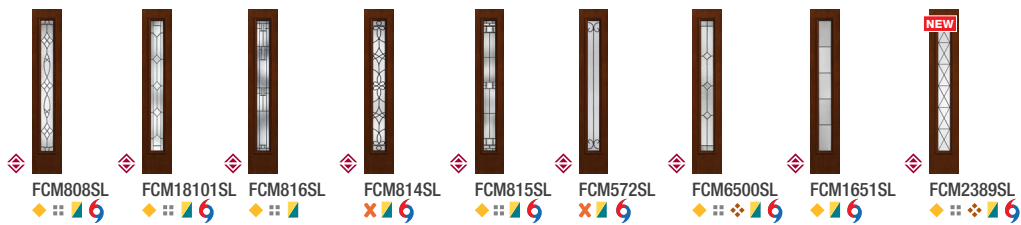

Key

- ★ Low-E Glass (LE)
- Black Nickel Caming (1D)
- ⦿ Brushed Nickel Caming (1C)
- ❖ Brass Caming (1A)
- ✕ Wrought Iron (1W)
- NEW Scrolled & Flat Advanta Lite Frame
- 6 WBDR / HVHZ Options

Privacy & Textured Glass Options

- XK = Reeded
- XE = Satin Etch
- XC = Chord
- XJ = Chinchilla
- XR = Rainglass
- XN = Granite

Door Material Options

Find the icon for the material you want. Then add the code to the front of the style number.

- FCM = Mahogany-Grained Fiberglass
- FC = Oak-Grained Fiberglass
- S = Smooth Fiberglass

Sidelites