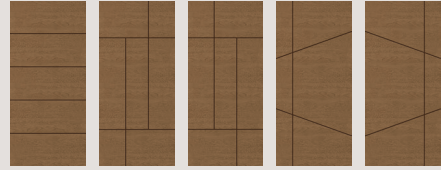

Double Door Solutions

2'6" x 6'8" Doors

(For example only, all door images show exterior side of door in 3'0" width.)

Classic Craft®

Classic Craft. Walnut Grain

CCW1000 CCW900L CCW900R CCW901L CCW901R CCW902L CCW902R CCW903 CCW904L CCW904R