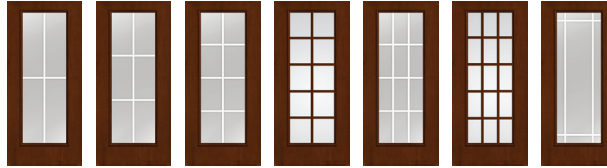

Fiber-Classic. Mahogany

FCM1201 FCM1202 FCM1203 FCM1285 FCM1200 FCM1284 FCM1289