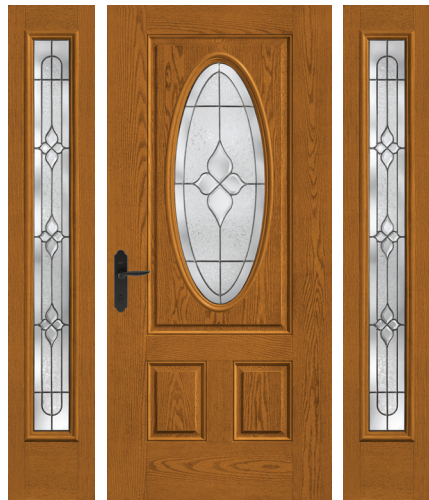

Concorde™ ♦ ❖ ❖