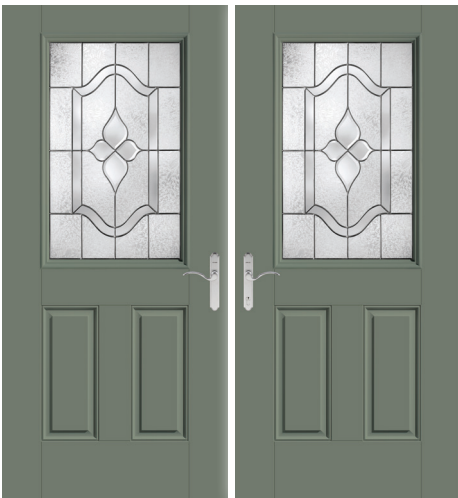

Concorde™ ◆ ◆ ◆