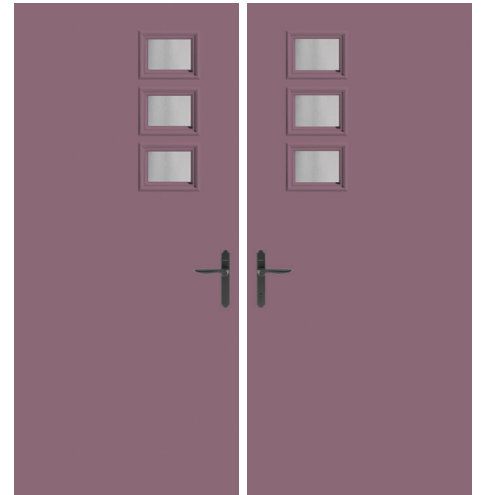

Pulse® See available door options on page 32.

Single Door Solutions

3'0" x 6'8" Door with 10" x 6'8" Sidelites

(For example only, product images show exterior side, all sidelites are shown in 14" width.)