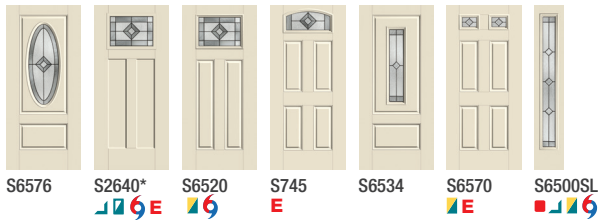

Optional Dentil Shelves**

4-Block Dentil Shelf
 Available for all Craftsman-style Fiber-Classic Mahogany Collection doors.

4-Block Dentil Shelf
 Available for all Craftsman-style Smooth-Star doors.

Single Door Solutions

3'0" x 6'8" Door with 10" x 6'8" Sidelites

(For example only, product images show exterior side, all sidelites are shown in 14" width.)

Pembridge™ ◆ ◆ ◆

Fiber-Classic. Mahogany

Fiber-Classic. Oak

Smooth-Star.