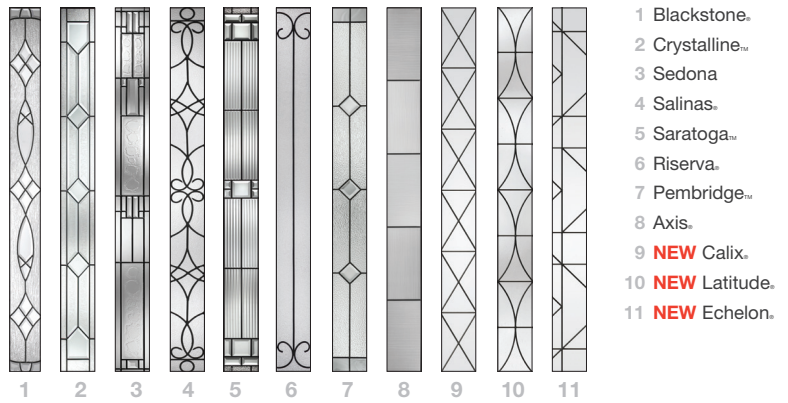

Pulse® See available door options on page 32.

1 Start with a CONFIGURATION.*

Combine doors and sidelites to create an entrance that fits your vision.

Double Door Solutions:

Single Door Solutions:

3 Select a GLASS.

Find an available glass design to complete the statement you want to make.

Privacy & Textured Glass

Available for all Pulse doors.

Decorative Glass Available for Linea.

- 1 Blackstone.
- 2 Crystalline™
- 3 Sedona
- 4 Salinas.
- 5 Saratoga™
- 6 Riserva.
- 7 Pembridge™
- 8 Axis.
- 9 **NEW** Calix.
- 10 **NEW** Latitude.
- 11 **NEW** Echelon.