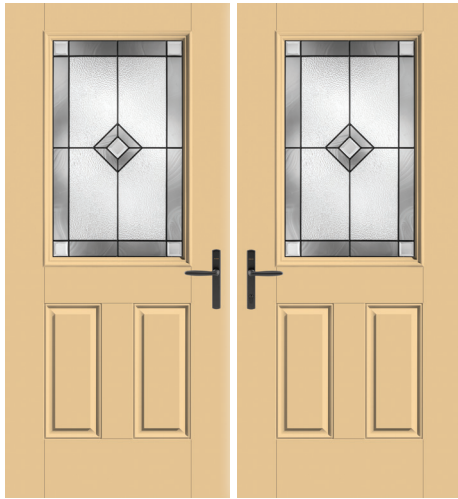

Pembridge™ ◆ ◆ ◆

Key

- No Stile Lines
- Black Nickel Caming (1D)
- Brushed Nickel Caming (1C)
- Brass Caming (1A)
- ✕ Wrought Iron (1W)
- NEW Scrolled & Flat Advanta Lite Frame
- 6 WBDR / HVHZ Options
- E Elevated 10" Bottom Rail Options

Privacy & Textured Glass Options

Add the code to the blank in the style number for the desired door and glass combination.

- XK = Reeded
- XE = Satin Etch
- XC = Chord
- XJ = Chinchilla
- XR = Rainglass
- XN = Granite