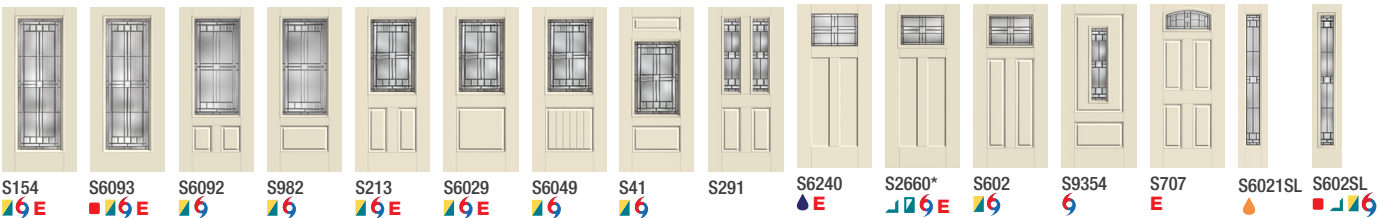

Smooth-Star.

*Available with flat lite frame or Advanta flat lite frame only.

**Not recommended for use behind storm doors or to be painted dark colors, if exposed to direct sunlight.