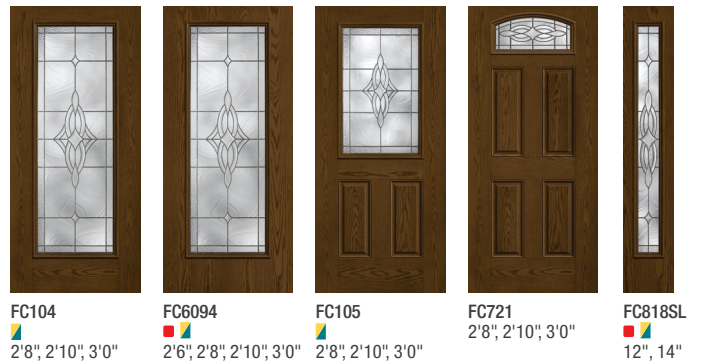

Fiber-Classic. Oak