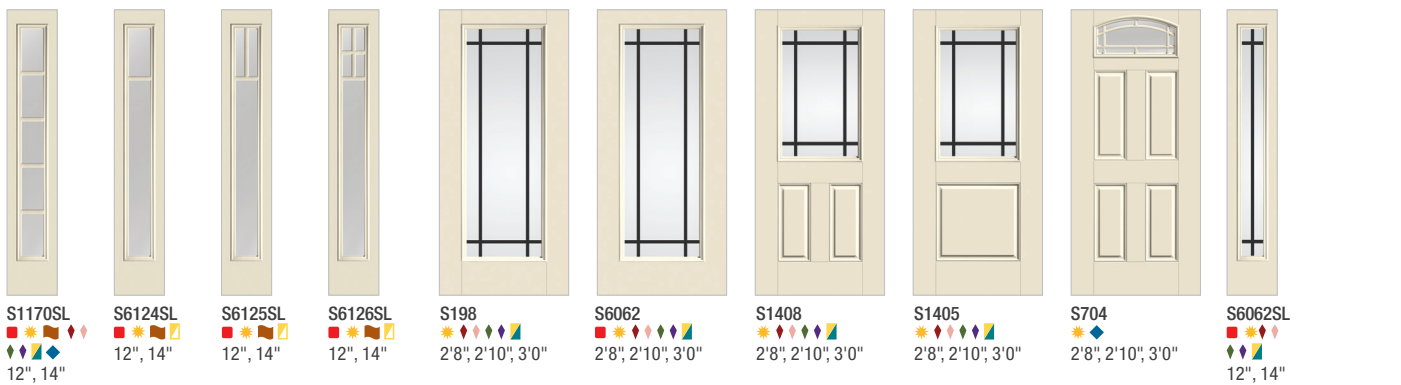

Smooth-Star.

Key

- No Stile Lines
- ☀ Low-E Glass (LE)
- Simulated Divided Lites (SDL)
- Contour or Flat White Grilles Between Glass (GBGC / GBGF)
- Flat Almond Grilles Between Glass (GBGF)
- Flat Bronze Grilles Between Glass (GBGF)
- Contour or Flat Black Grilles Between Glass (GBGC / GBGF)
- Fixed Grilles (FXG)
- NEW Scrolled & Flat Advanta Lite Frame
- NEW Scrolled Advanta Lite Frame