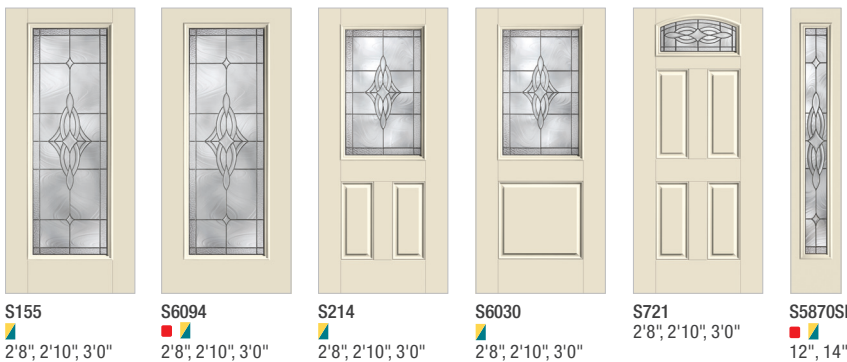

Smooth-Star.