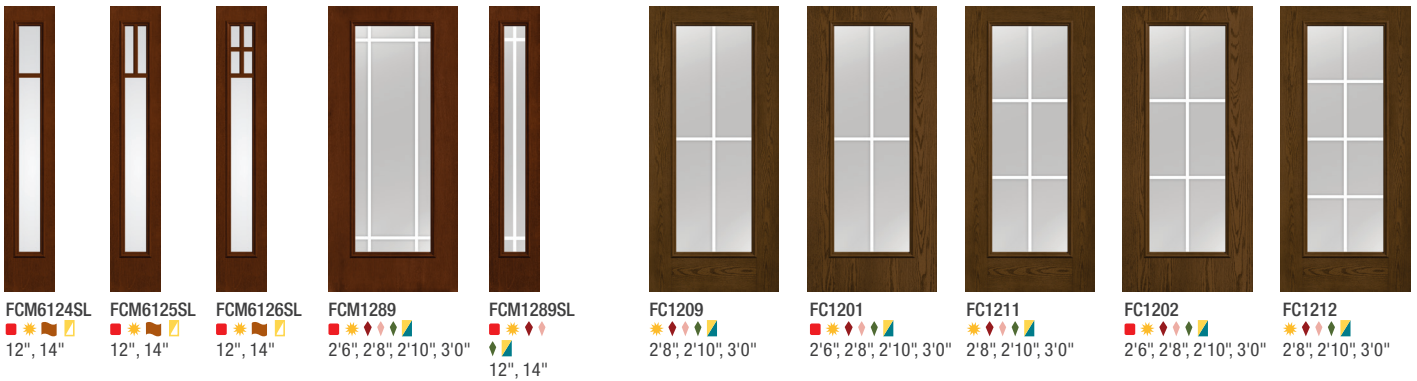

Fiber-Classic. Oak