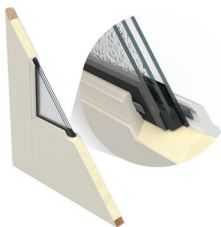

## EnLiten™ Flush-Glazed Designs

During construction, double- or triple-pane glass is built directly into the door during the manufacturing process, providing enduring strength and durability to the unit. Look for the (  ) icon or a **blue highlight**.