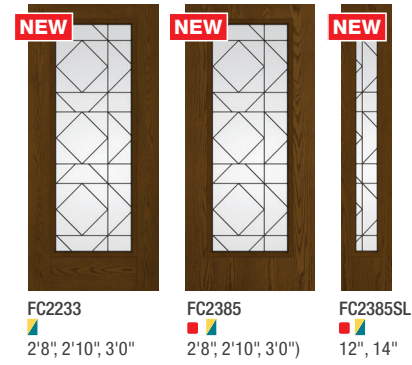

Fiber-Classic. Oak