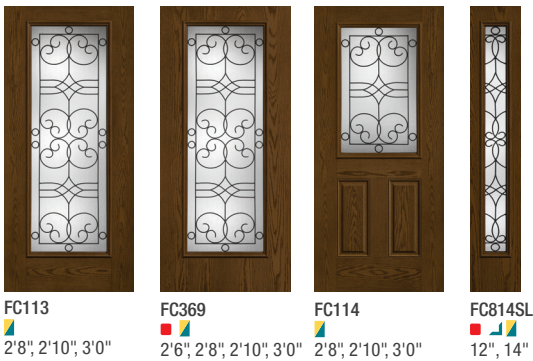

Fiber-Classic. Oak