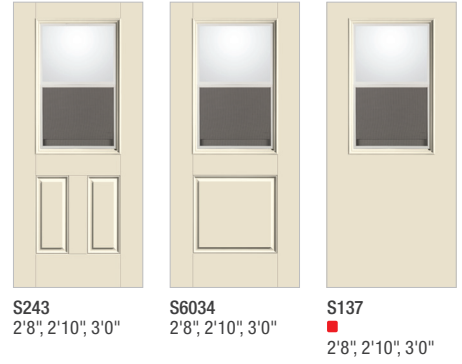

Screen Vented Lites

Smooth-Star.