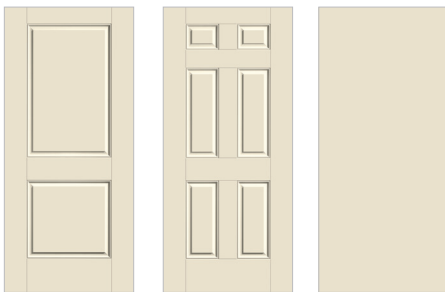

Smooth-Star®

S220

2'8", 2'10", 3'0"

S210

2'8", 2'10", 3'0"

S100

2'8", 2'10", 3'0"