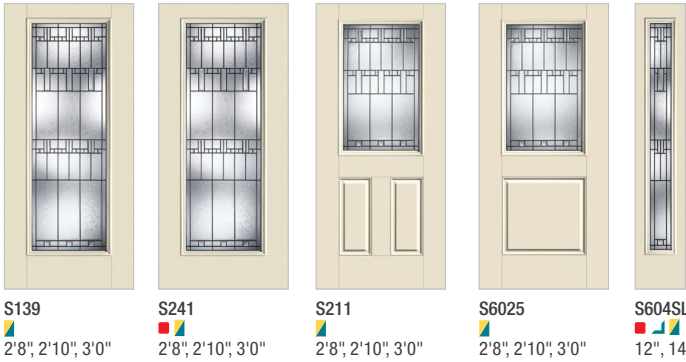

Fiber-Classic® & Smooth-Star® *Continued*

All doors and sidelites available in 7'0" height. Widths shown below.

Note: Product images shown in 6'8" height.

Sedona ♦ :: *Continued* Smooth-Star.