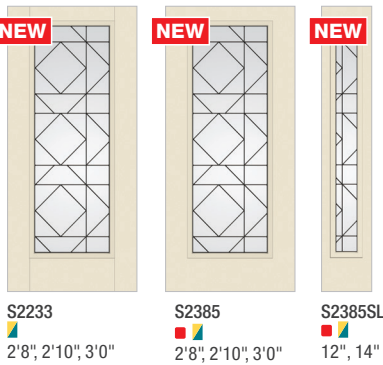

## Privacy & Textured Glass with Divided Lites

Fiber-Classic. Mahogany

Fiber-Classic. Oak

Smooth-Star.

S128\_ 2'8", 2'10", 3'0"  
 S141\_ 2'8", 2'10", 3'0"  
 S108\_ 2'8", 2'10", 3'0"  
 S6063\_ 2'8", 2'10", 3'0"  
 S262\_ 2'8", 2'10", 3'0"  
 S6022\_ 2'8", 2'10", 3'0"  
 S1170\_SL 12", 14"  
 S6124\_SL\* 12", 14"  
 S6125\_SL\* 12", 14"  
 S6126\_SL\* 12", 14"