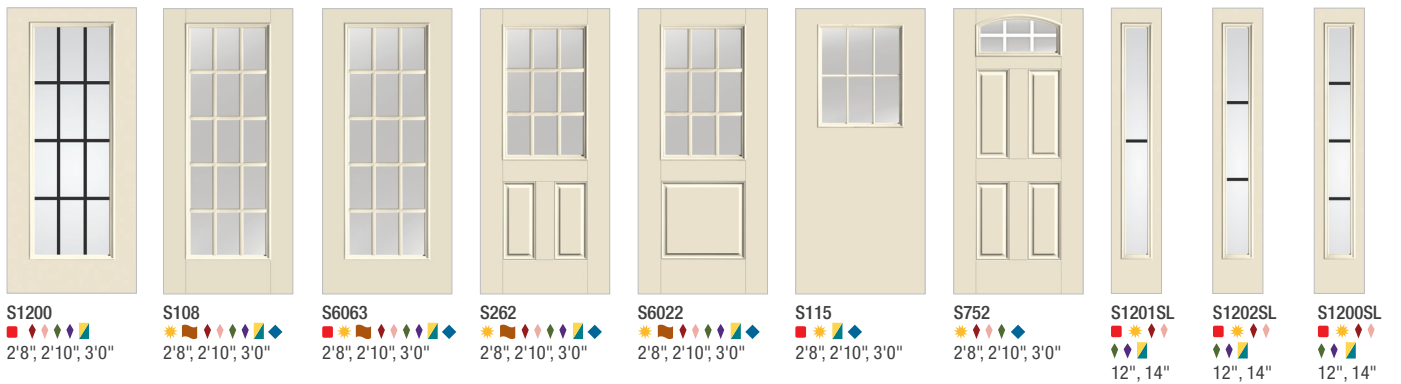

Smooth-Star.

Key

- No Stile Lines
- ☀ Low-E Glass (LE)
- Simulated Divided Lites (SDL)
- Contour or Flat White Grilles Between Glass (GBGC / GBGF)
- Flat Almond Grilles Between Glass (GBGF)
- Flat Bronze Grilles Between Glass (GBGF)
- Contour or Flat Black Grilles Between Glass (GBGC / GBGF)
- Fixed Grilles (FXG)
- NEW Scrolled & Flat Advanta Lite Frame
- NEW Scrolled Advanta Lite Frame