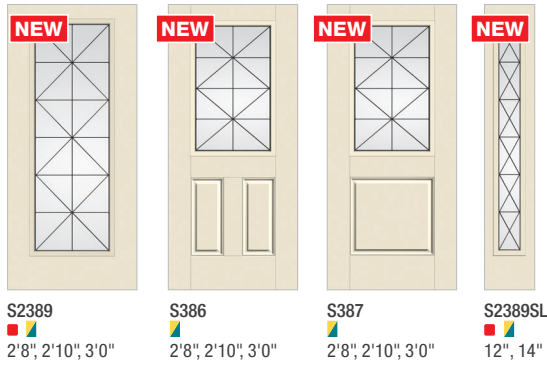

Fiber-Classic® & Smooth-Star® *Continued*

Note: Product images shown in 6'8" height.

All doors and sidelites available in 7'0" height. Widths shown below.

NEW Calix ♦ ♦ ♦ *Continued*

Smooth-Star.