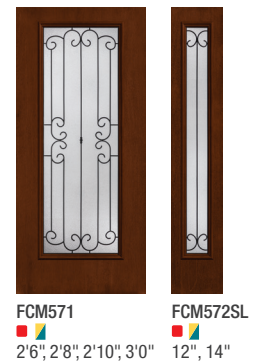

Riserva. ✕

Fiber-Classic. Mahogany

Riserva Continues on next page.

Key

- No Stile Lines
- Brushed Nickel Caming (1C)
- ✕ Wrought Iron (1W)
- NEW Scrolled & Flat Advanta Lite Frame
- Black Nickel Caming (1D)
- Brass Caming (1A)
- ▤ Flat Lite Frame