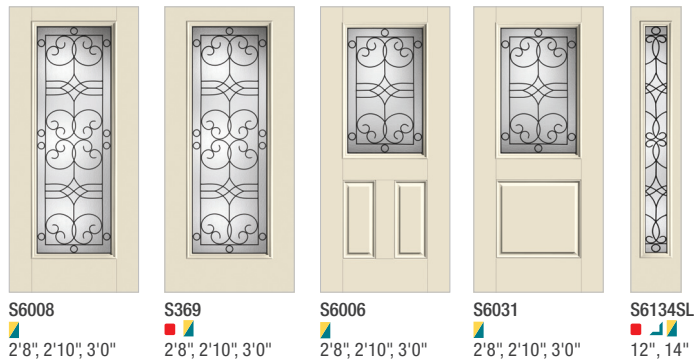

Smooth-Star.