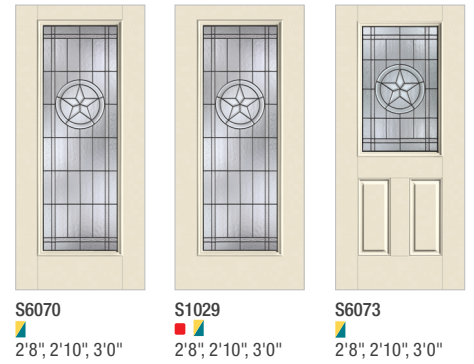

Smooth-Star.