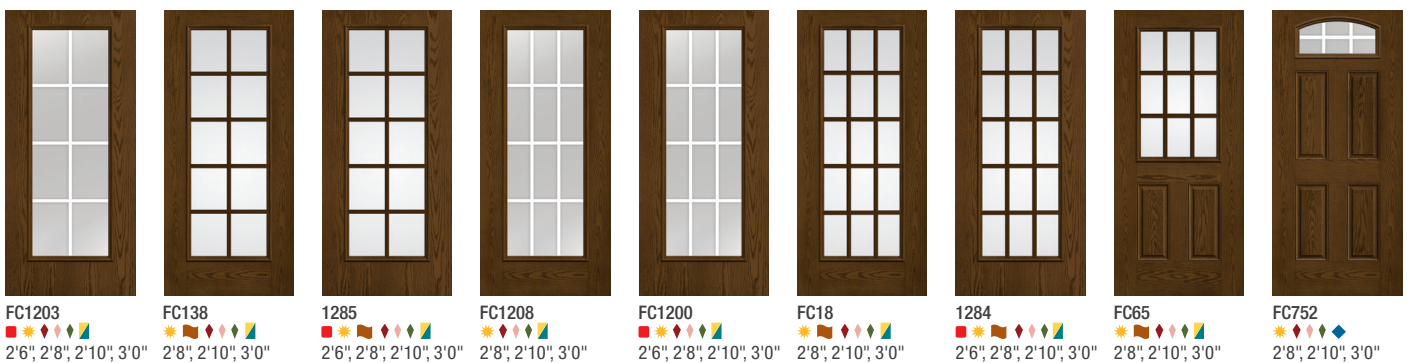

Fiber-Classic. Oak