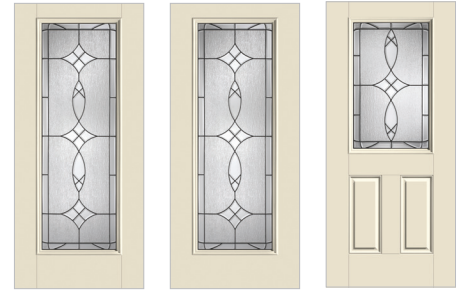

Smooth-Star®

S6002
2'8", 2'10", 3'0"
S310
2'8", 2'10", 3'0"
S6000
2'8", 2'10", 3'0"