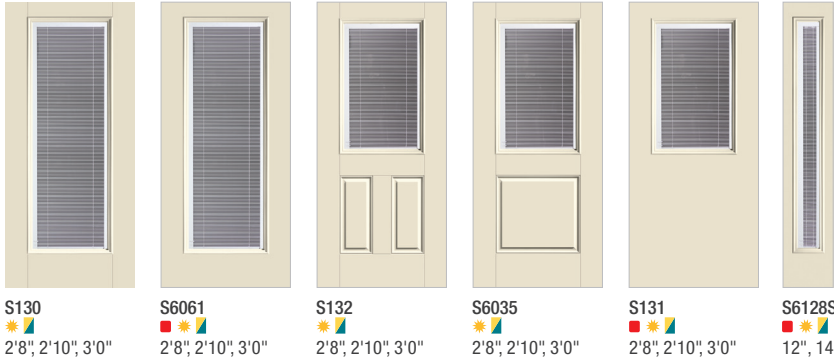

Fiber-Classic® & Smooth-Star® *Continued*

All doors and sidelites available in 7'0" height. Widths shown below.

Note: Product images shown in 6'8" height.

Internal Blinds *Continued*

Smooth-Star.