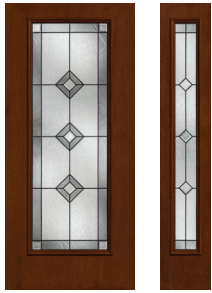

Pembridge™ ◆ ◆ ◆ ◆

Fiber-Classic® Mahogany

FCM6500
2'6", 2'8", 2'10", 3'0"
FCM6500SL
12", 14"