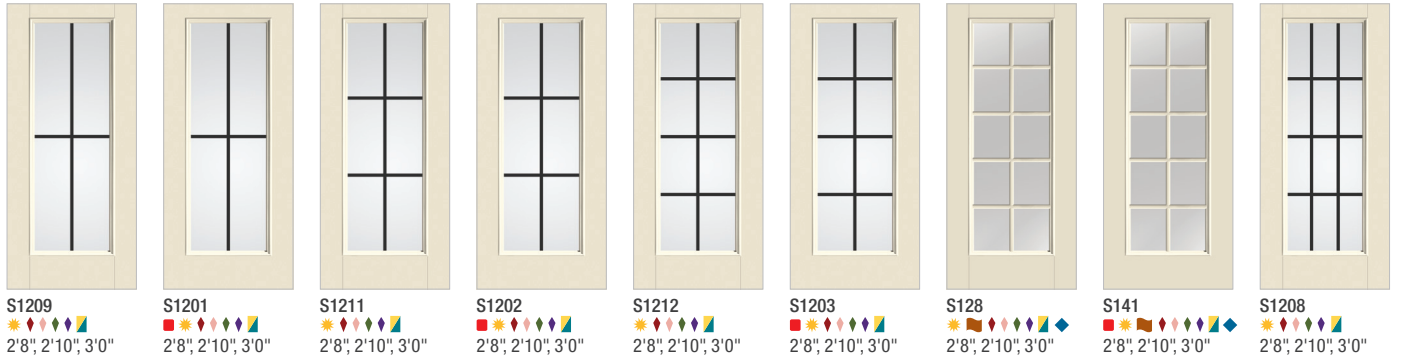

Smooth-Star.

Key

- No Stile Lines
- ☀ Low-E Glass (LE)
- Simulated Divided Lites (SDL)
- Contour or Flat White Grilles Between Glass (GBGC / GBGF)
- Flat Almond Grilles Between Glass (GBGF)
- Flat Bronze Grilles Between Glass (GBGF)
- Contour or Flat Black Grilles Between Glass (GBGC / GBGF)
- Fixed Grilles (FXG)
- NEW Scrolled & Flat Advanta Lite Frame
- NEW Scrolled Advanta Lite Frame