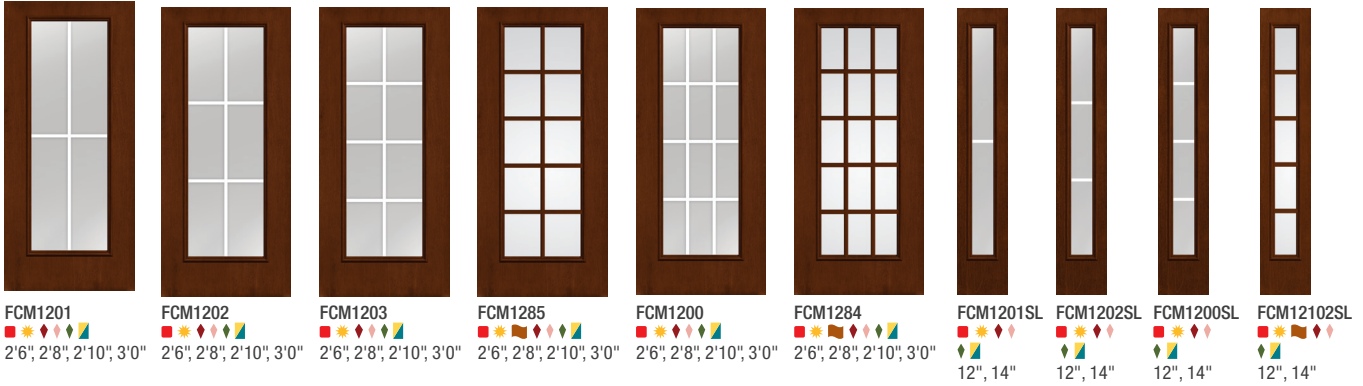

Clear Glass with Divided Lites

Fiber-Classic. Mahogany