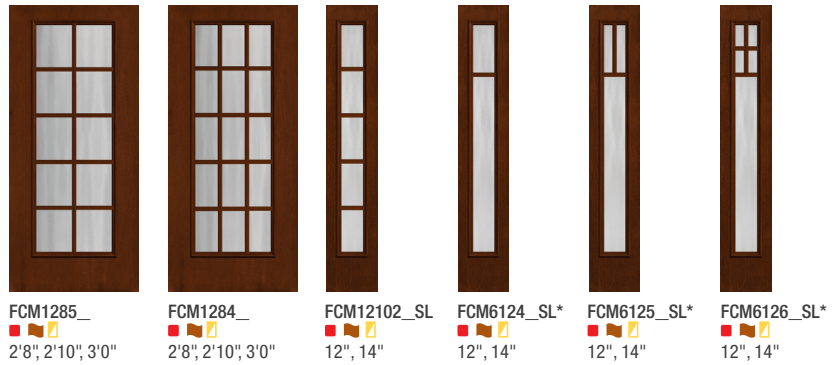

## NEW Echelon ♦ ♦ ♦

Fiber-Classic. Mahogany

Fiber-Classic. Oak

Smooth-Star.

## Privacy & Textured Glass with Divided Lites

Fiber-Classic. Mahogany

Fiber-Classic. Oak

Smooth-Star.

S128\_ 2'8", 2'10", 3'0"  
 S141\_ 2'8", 2'10", 3'0"  
 S108\_ 2'8", 2'10", 3'0"  
 S6063\_ 2'8", 2'10", 3'0"  
 S262\_ 2'8", 2'10", 3'0"  
 S6022\_ 2'8", 2'10", 3'0"  
 S1170\_SL 12", 14"  
 S6124\_SL\* 12", 14"  
 S6125\_SL\* 12", 14"  
 S6126\_SL\* 12", 14"