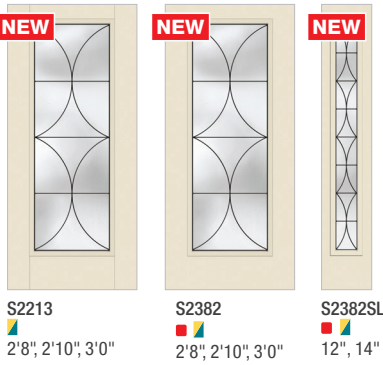

Smooth-Star.