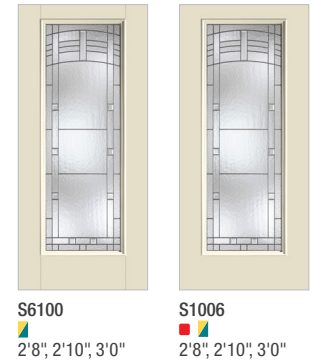

Smooth-Star.