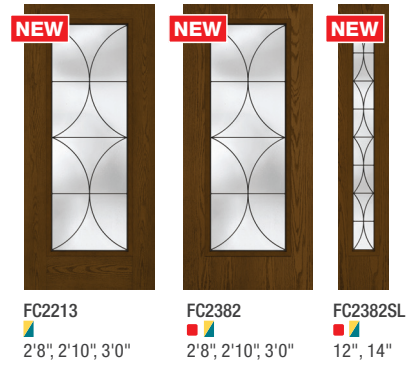

Fiber-Classic. Oak