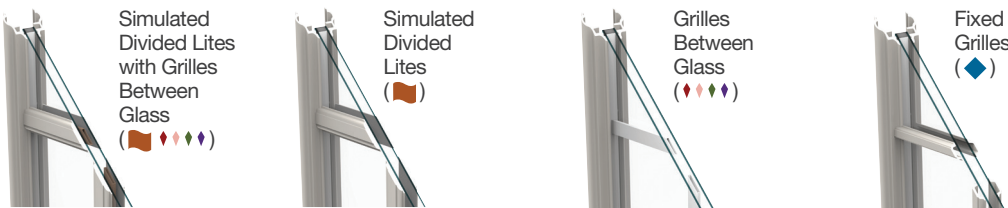

Divided Lites

Look for the icons to find available options.

EnLiten™ Flush-Glazed Designs

During construction, double- or triple-pane glass is built directly into the door during the manufacturing process, providing enduring strength and durability to the unit. Look for the ( ) icon or a **blue highlight**.

Contributes to an energy-efficient home and is backed by the industry's most comprehensive lifetime limited warranty.

Also Available: Internal Blinds, Screen Vented, Clear Glass, Solid Panel

Right: Fiber-Classic Mahogany Collection, Clear Glass with SDLs, Doors – FCM4816, Finish – Tumbleweed
Note: See your Therma-Tru seller or visit www.thermatru.com for details on limited warranties and exclusions, and ENERGY STAR qualified products.