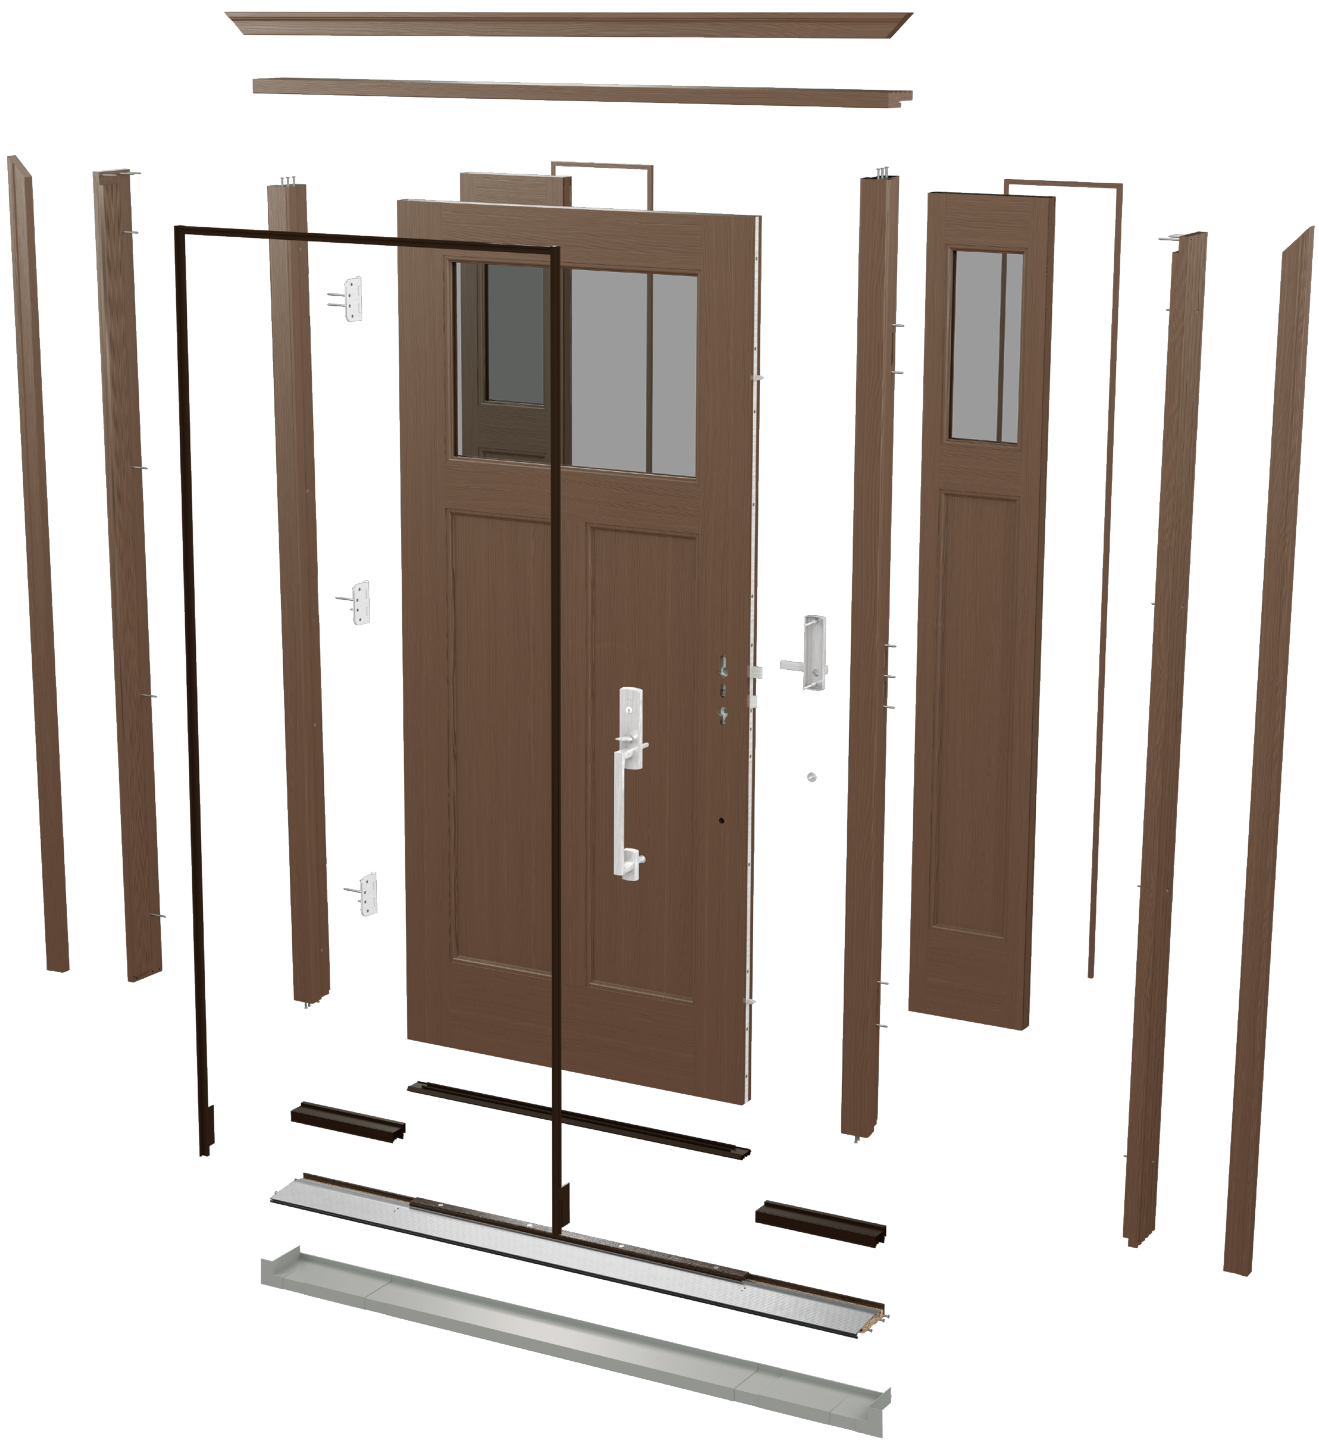

Next-level engineering.

Classic Craft complete entryway systems are designed with a full suite of premium-grade components, including ball-bearing hinges, medium-reach weatherstrip, 7-shape corner seal pads and more. Each piece is engineered with craftsman precision to create an unrivaled entry experience built to perform for a lifetime.