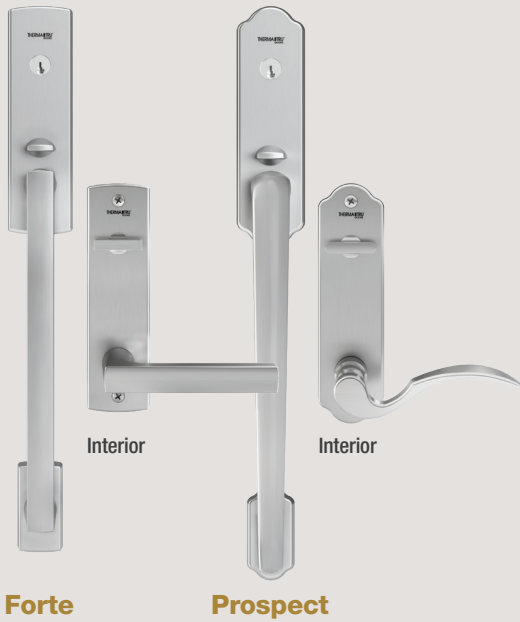

Cabernet

Chestnut

NEW Elk

Multi-Point Locking System Handleset Options

Bring form and function together. Multi-point locking systems engage the door and frame at three points with handleset options to complement styles from traditional to contemporary.