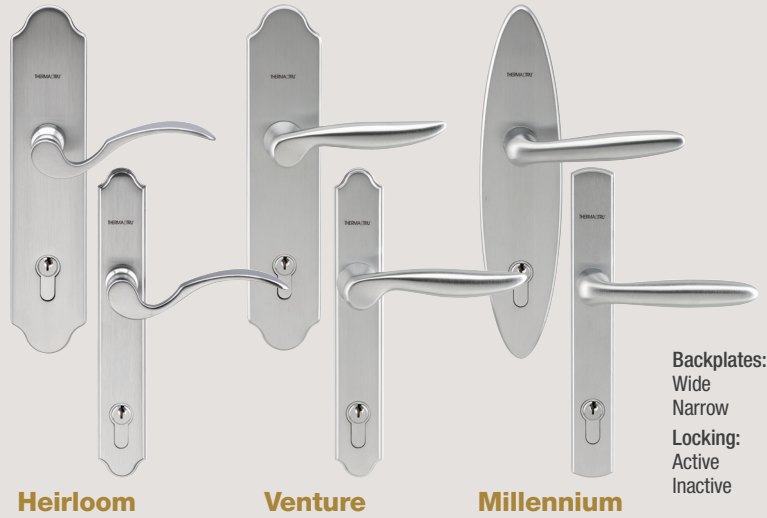

Finish Options