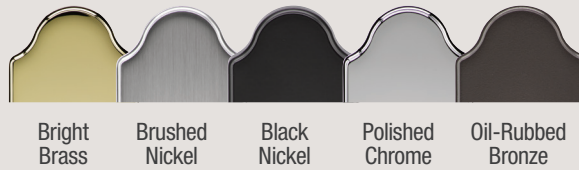

Finish Options