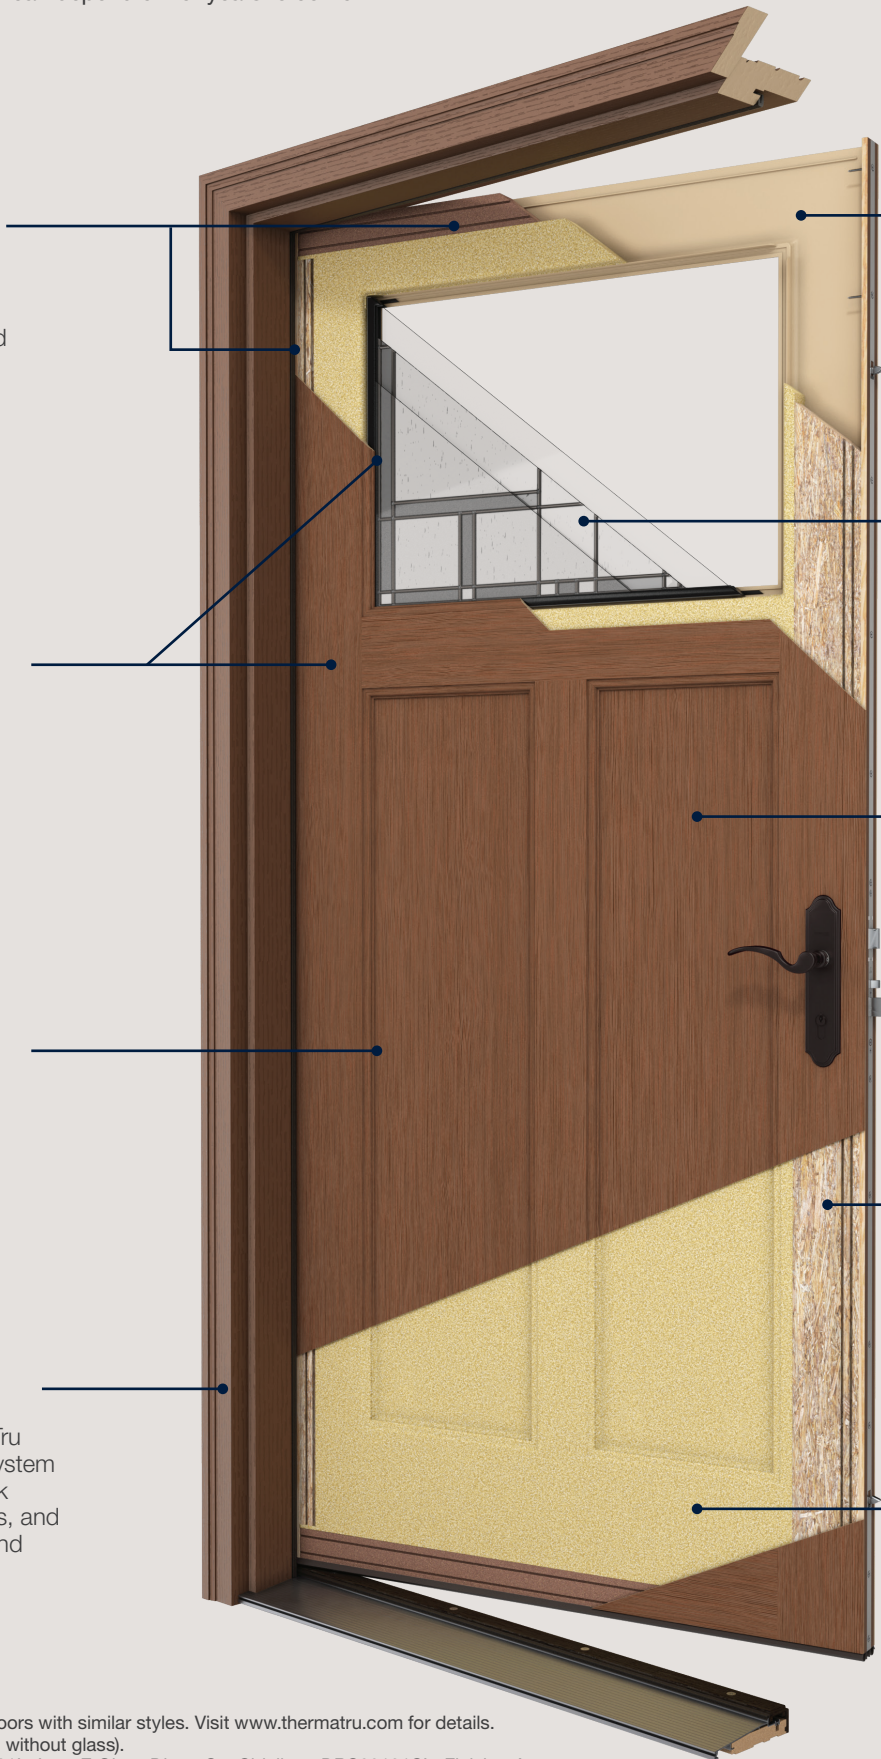

Premium construction, inside and out.

Highlighting the best of craftsmanship and innovation, Classic Craft premium entryways boast impressive, well-designed features and remarkable construction. The inner workings of each Classic Craft door lay the foundation for exceptional strength, security, energy efficiency and long-term performance you can depend on for years to come.

Engineered for Moisture Protection

Features composite top and bottom rails and solid hardwood edges for increased moisture and rot protection all the way around the door.

Designed with Authenticity

Features construction identical to wood doors with narrow stiles and rails, and flush-glazed glass options that are more than 10% wider* to welcome more natural light into the home.

Tested to Withstand Mother Nature

Designed and rigorously tested to withstand and protect from the damaging effects of harsh weather conditions.

Therma-Tru. Door Frame

Created specifically for Therma-Tru doors to deliver an entire entry system designed and engineered to work together to resist leaks and drafts, and help maintain energy efficiency and weather resistance.