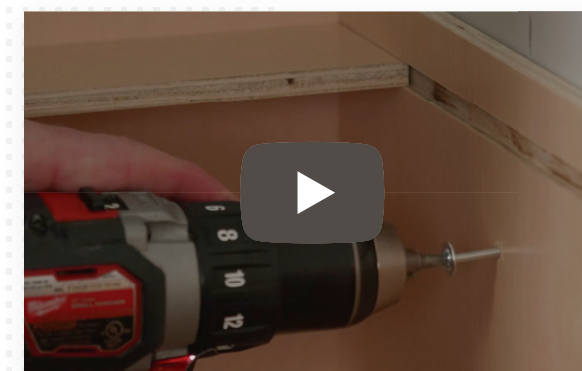

→ mantracabinets.com/products

How-To Videos

Check out our handy library of cabinet installation and care videos on YouTube.

→ mantracabinets.com/video-gallery

OMNI ADMIRAL AND BEACHWOOD

SPECTRA

Full overlay • Transitional • 3" Rail • 5-Piece drawer front