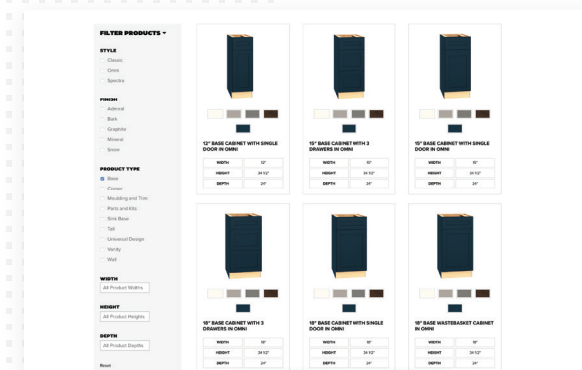

→ mantracabinets.com/inspiration-gallery

Kitchen Visualizer

Choose cabinets, finishes and materials to create a custom kitchen design.

→ mantracabinets.com/kitchen-visualizer

Product Gallery

Get familiar with our entire offering by visiting our easy-to-navigate online product gallery.