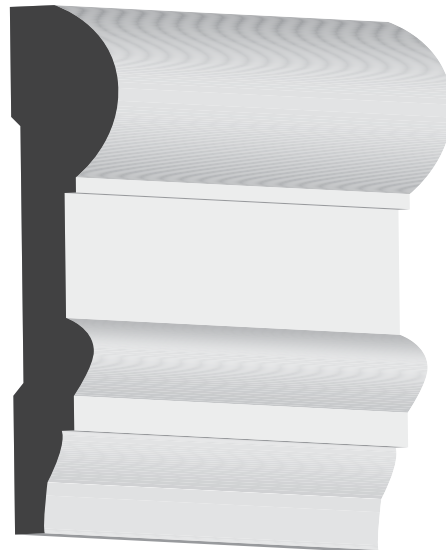

Part No. 10001778

Primed Fingerjoint Pine

No. 1001

1 1/16" X 2-3/4" X 16'

Part No. 10001121

Primed Fingerjoint Pine

> CHAIR RAIL/PANEL MOULD

No. 300