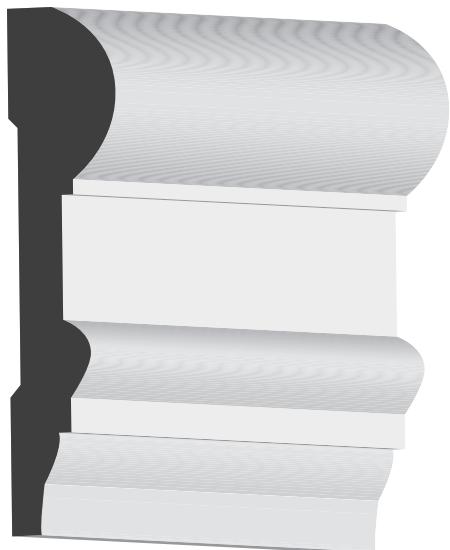

CHAIR RAIL/PANEL MOULD <

No. 1001

11/16" X 2-3/4" X 16'

Part No. 10001121

Primed Fingerjoint Pine