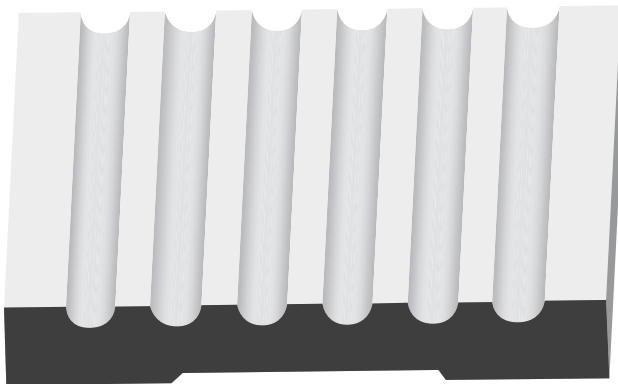

No. 1002

9/16" X 3-9/16" X 16'

Part No. 10000578

Primed Fingerjoint Pine

12MM X 3-9/16" X 16'

Part No. 10001017

Primed MDF