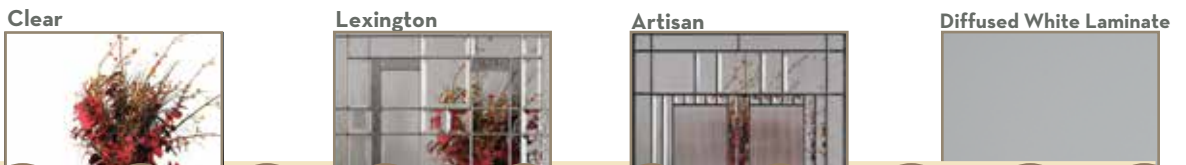

TABLE OF CONTENTS

 Adelaide p. 8	 Harlow p. 9	 Artisan p. 10	 Modena p. 11	 Lexington p. 12	 Waterton p. 13
 Beveled p. 14	 Woodbar p. 14	 Madison p. 15	 Harvest p. 16	 Pantry p. 16	 Riverton Clear p. 16
 Riverton Obscure p. 16	 Diffused White Laminate p. 4, 5, 7, 16	 Narrow Reed (1/2") p. 17	 Rain p. 17	 Clear p. 17	 Sable p. 17
 Double Water p. 17	 Mirror p. 17	 Laundry p. 18	 Delta Frost p. 18	 Quattro p. 18	 Screen Dot p. 18
 P516 p. 18	 Roof Top p. 19	 Leaf (Large) p. 19	 Seedy Baroque p. 19	 Travertine p. 19	 Satin Etched p. 19
 Cross Reed p. 19	 Glue Chip p. 20	 Drawn p. 20	 Luminating p. 20	 Clear #42 p. 20	 Sea Spray p. 20
 Mistlite p. 20	 Heavy Water p. 20				

PRIVACY GUIDE*

Trimlite offers an extensive line of glass options to choose from and the degree of openness or obscurity varies considerably. With each design, we have included a number which represents the "Privacy Level" for that product. Please refer to the guide below.

PRIVACY

1

2

3

4

5

6

7

8

9

10

COMPLETELY CLEAR

Objects can be clearly seen through the glass from the opposite side.

DIFFUSED/DISTORTED

Objects are distorted, but can still be detected from the opposite side.

COMPLETELY OPAQUE

Only light will travel through from the opposite side.

* This guide is subjective. It should only be used when comparing Trimlite designs.