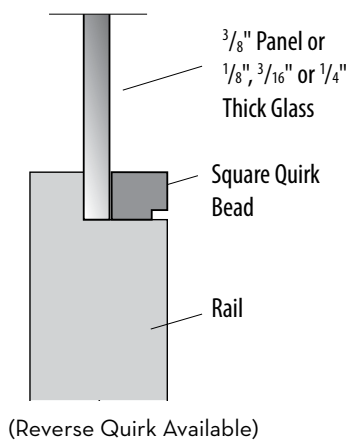

SPECIES
Premium Primed†

† Please contact your dealer for availability.